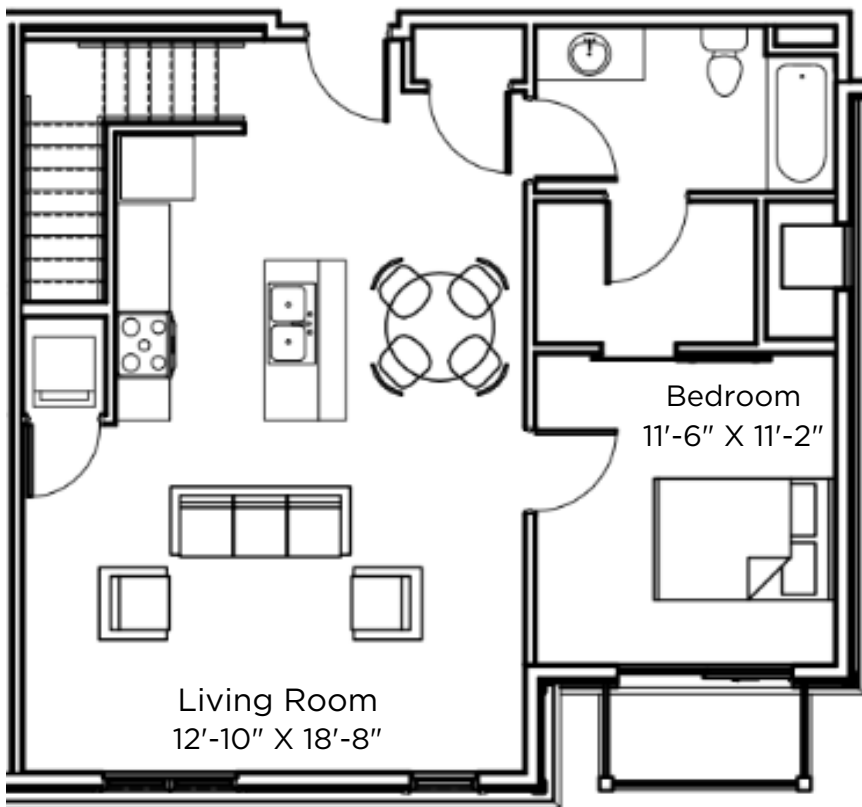

Model: SPRUCE
Sq Ft: 1271
Bed: 2 + LOFT
Bath: 2

FIRST FLOOR

SECOND FLOOR

Floor plan and dimensions may vary

Model: SPRUCE
Sq Ft: 1482
Bed: 2 + LOFT
Bath: 2

FIRST FLOOR

SECOND FLOOR

Floor plan and dimensions may vary