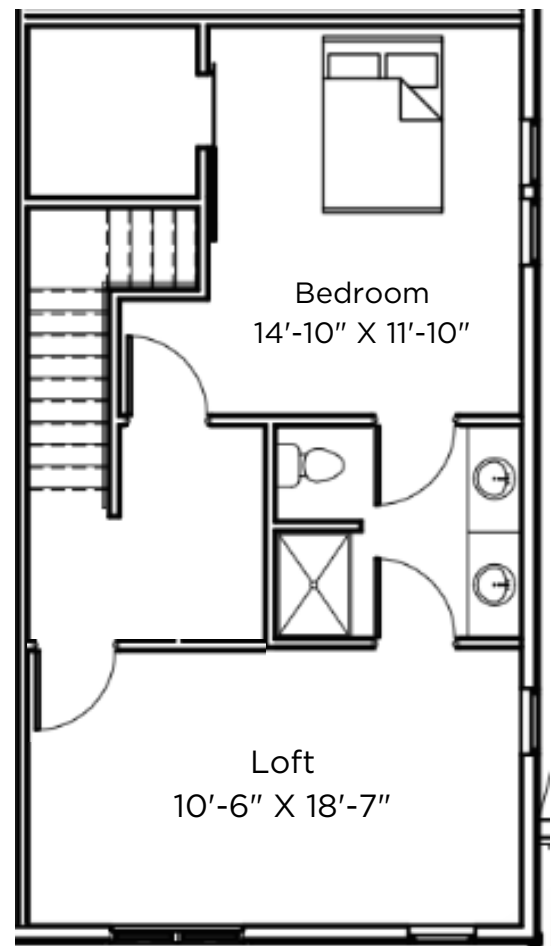

Model: SPRUCE
Sq Ft: 1271
Bed: 2 + LOFT
Bath: 2

FIRST FLOOR

SECOND FLOOR

Floor plan and dimensions may vary

Model: SPRUCE
Sq Ft: 1482
Bed: 2 + LOFT
Bath: 2

FIRST FLOOR

SECOND FLOOR

Floor plan and dimensions may vary