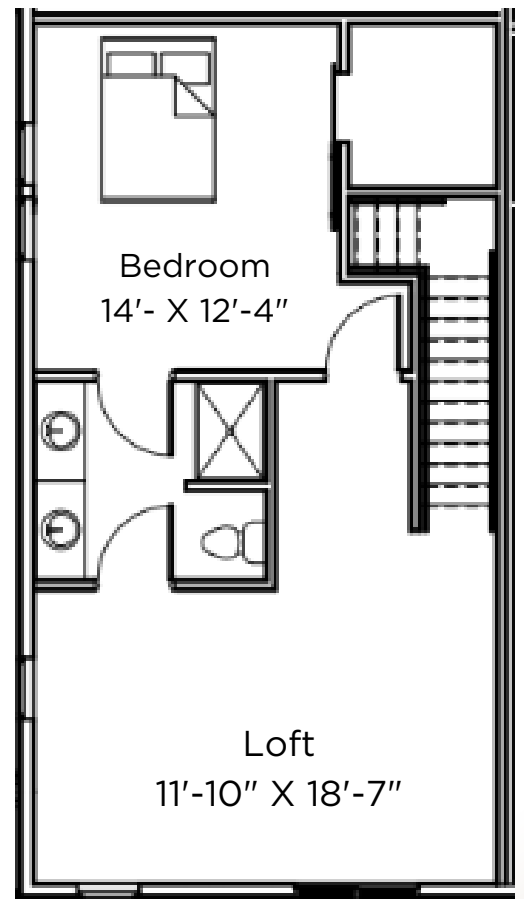

Model: SPRUCE
Sq Ft: 1271
Bed: 2 + LOFT
Bath: 2

FIRST FLOOR

SECOND FLOOR

Floor plan and dimensions may vary

Model: SPRUCE
Sq Ft: 1482
Bed: 2 + LOFT
Bath: 2

FIRST FLOOR

SECOND FLOOR

Floor plan and dimensions may vary