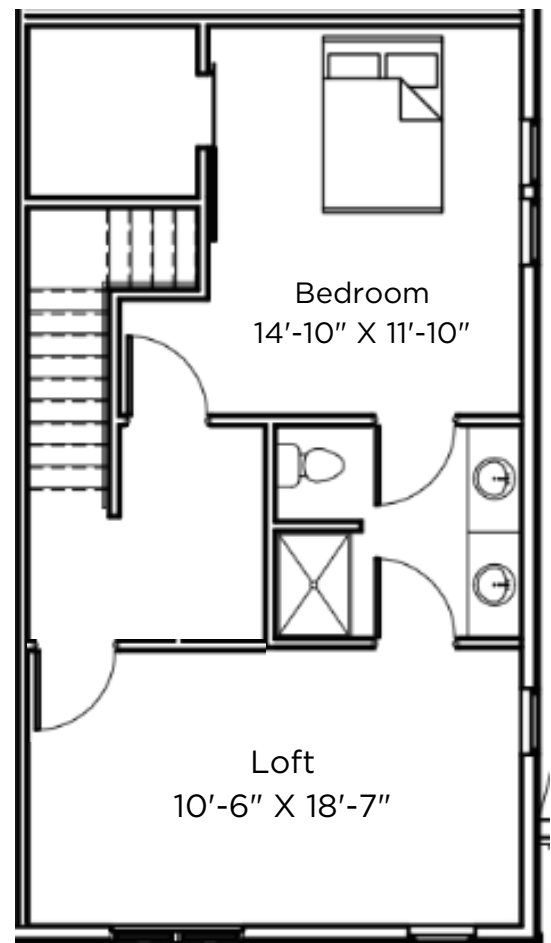

Model: SPRUCE
Sq Ft: 1271
Bed: 2 + LOFT
Bath: 2

FIRST FLOOR

SECOND FLOOR

Floor plan and dimensions may vary

Model: SPRUCE
Sq Ft: 1482
Bed: 2 + LOFT
Bath: 2

FIRST FLOOR

SECOND FLOOR

Floor plan and dimensions may vary