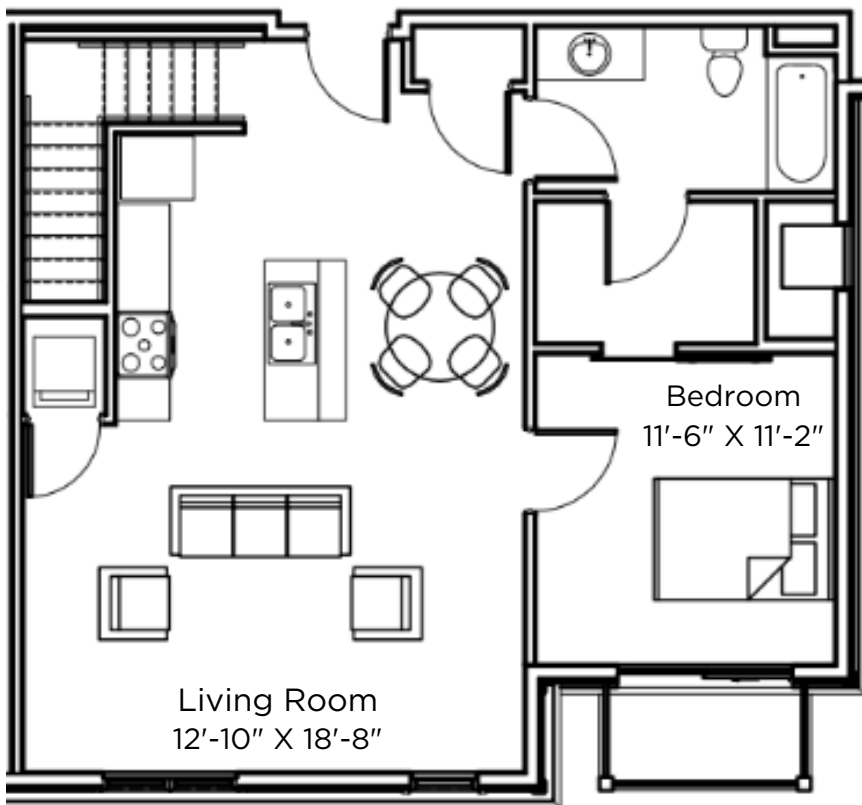

Model: SPRUCE
Sq Ft: 1271
Bed: 2 + LOFT
Bath: 2

FIRST FLOOR

SECOND FLOOR

Floor plan and dimensions may vary

Model: SPRUCE
Sq Ft: 1482
Bed: 2 + LOFT
Bath: 2

FIRST FLOOR

SECOND FLOOR

Floor plan and dimensions may vary