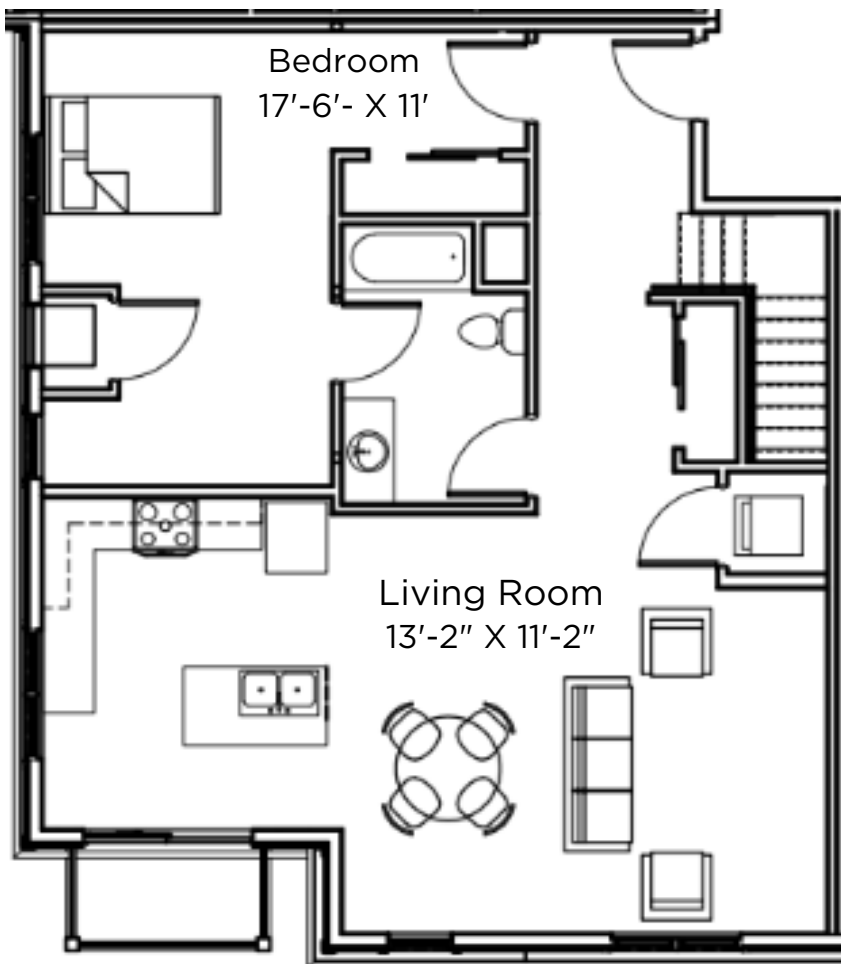

Model: SPRUCE
Sq Ft: 1271
Bed: 2 + LOFT
Bath: 2

FIRST FLOOR

SECOND FLOOR

Floor plan and dimensions may vary

Model: SPRUCE
Sq Ft: 1482
Bed: 2 + LOFT
Bath: 2

FIRST FLOOR

SECOND FLOOR

Floor plan and dimensions may vary