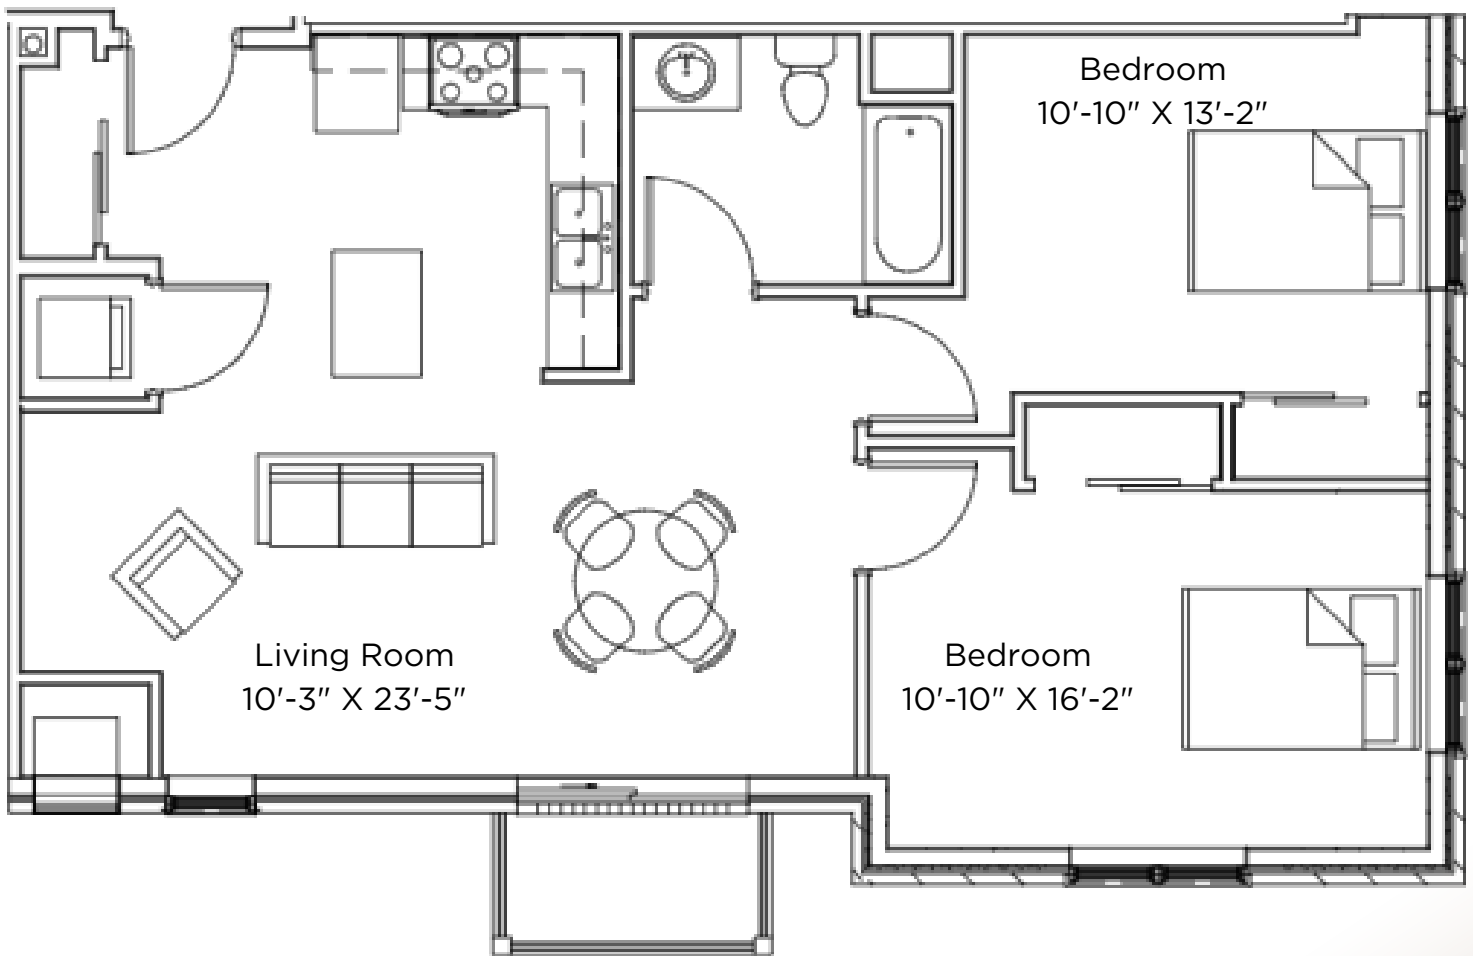

Model: PINE

Sq Ft: 865

Bed: 2

Bath: 1

Floor plan and dimensions may vary