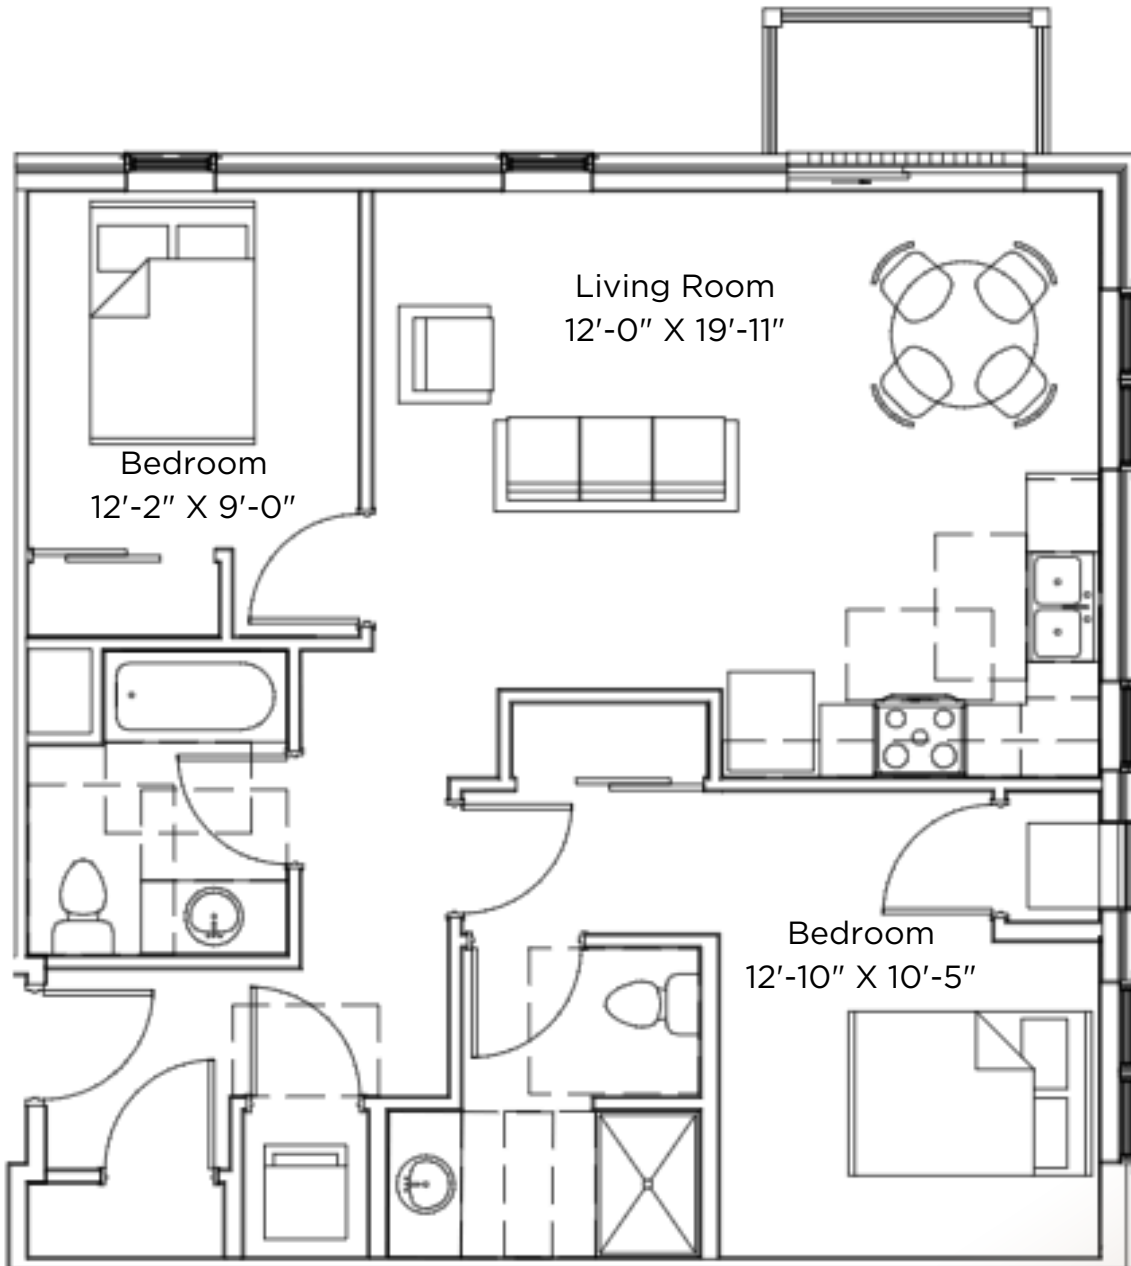

Model: OAK

Sq Ft: 865

Bed: 2

Bath: 2

Floor plan and dimensions may vary