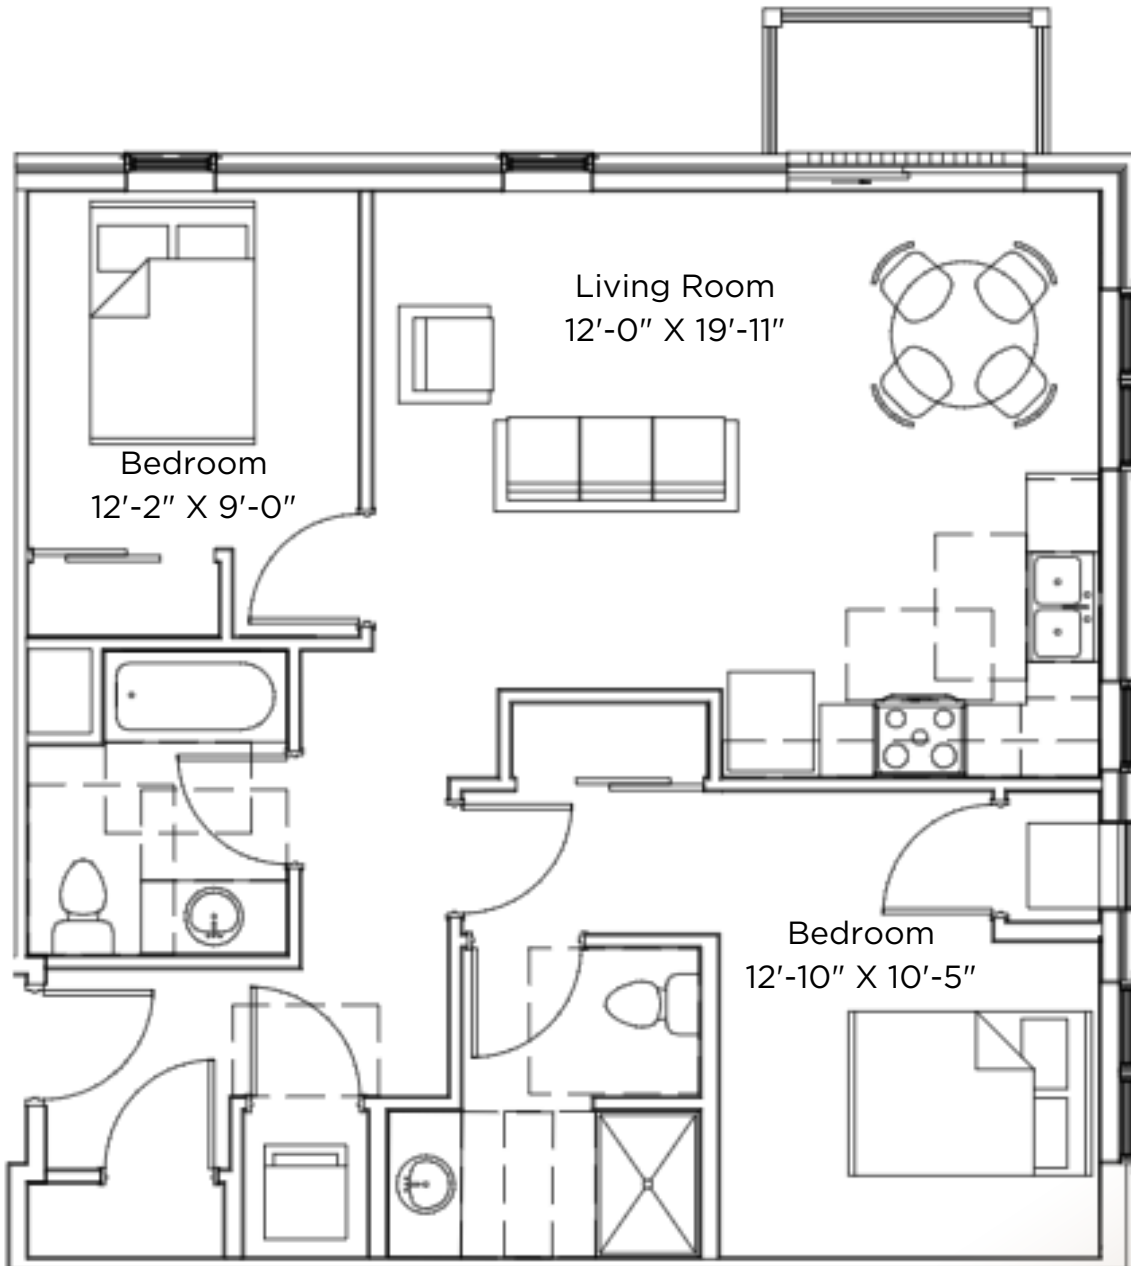

Model: OAK

Sq Ft: 865

Bed: 2

Bath: 2

Floor plan and dimensions may vary