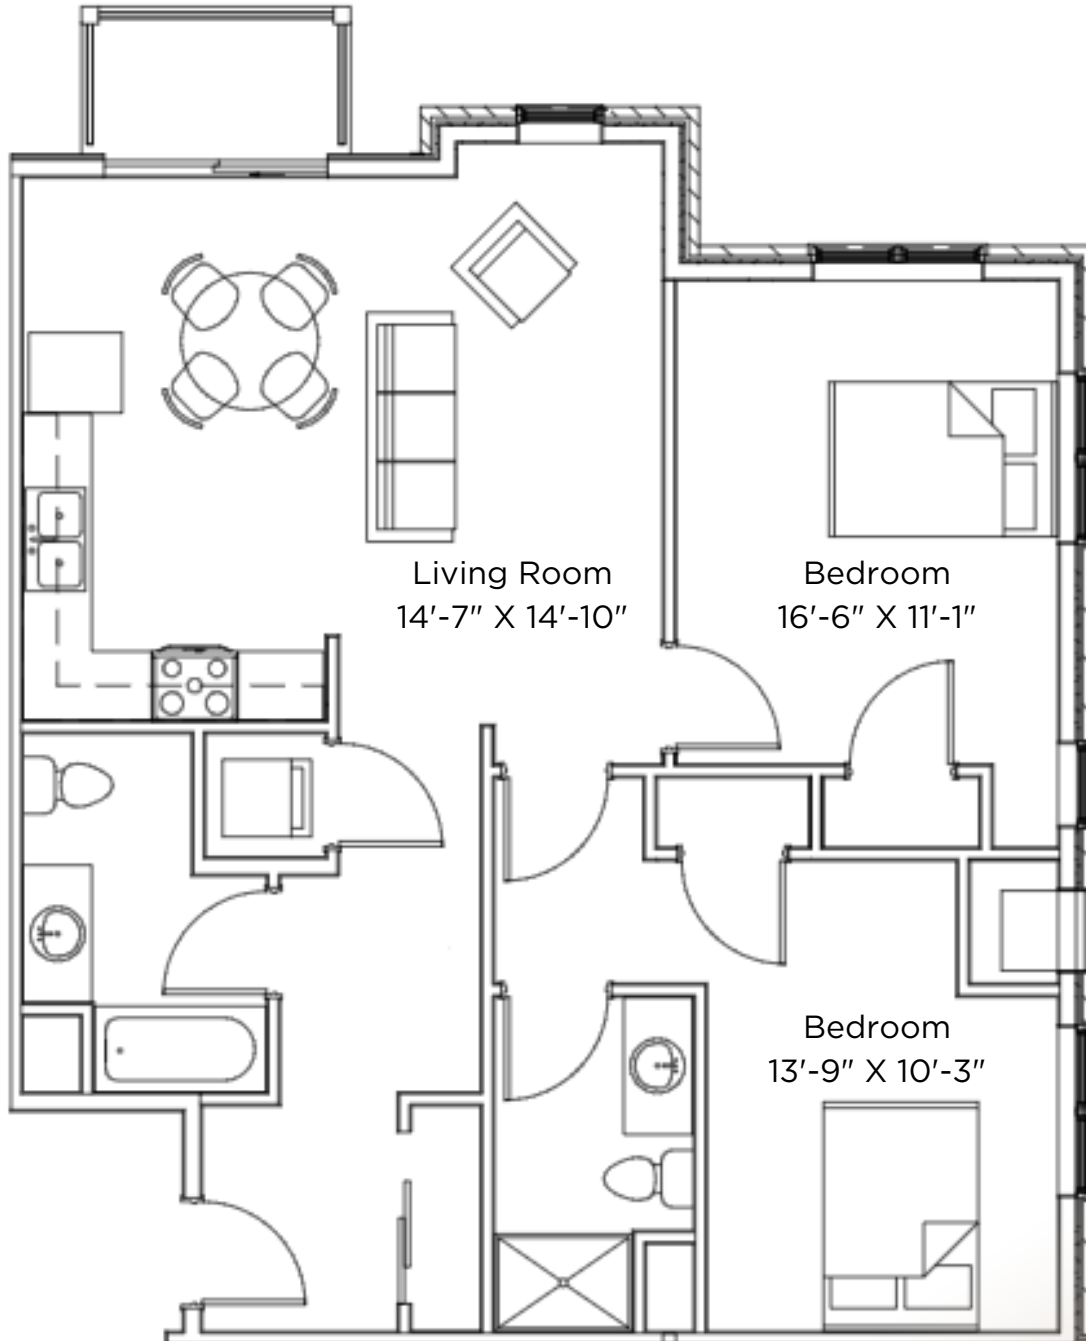

Model: MAPLE

Sq Ft: 956

Bed: 2

Bath: 2

Floor plan and dimensions may vary