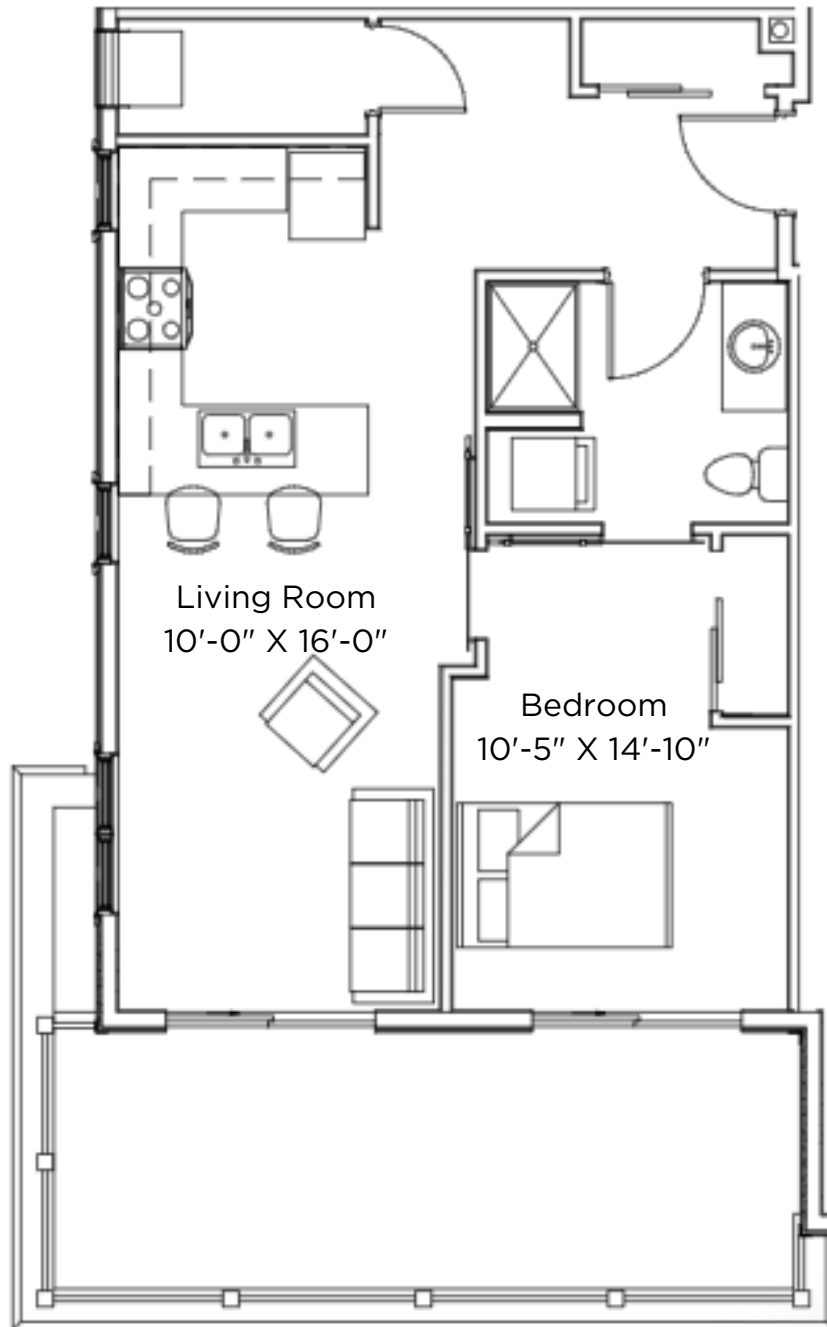

Model: BIRCH

Sq Ft: 652

Bed: 1

Bath: 1

Floor plan and dimensions may vary