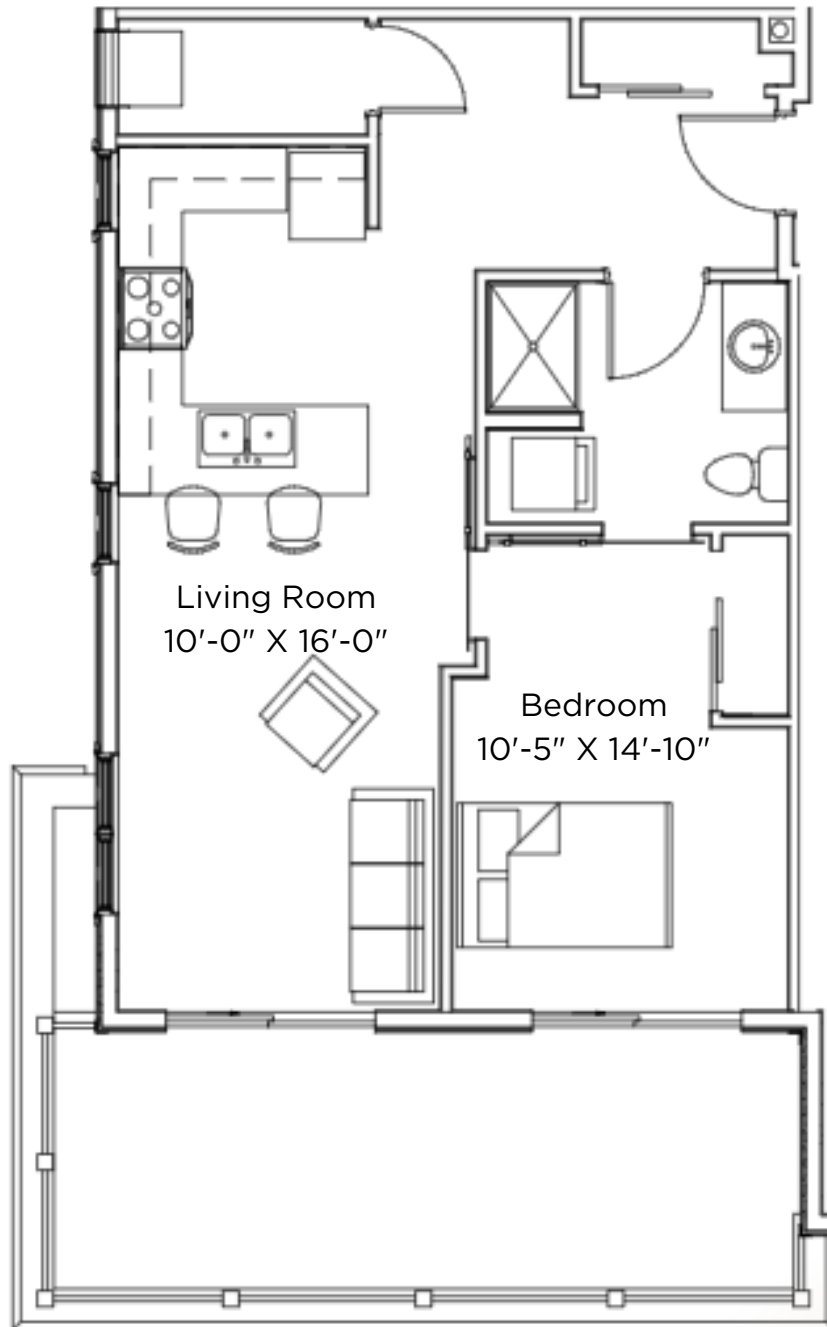

Model: BIRCH

Sq Ft: 652

Bed: 1

Bath: 1

Floor plan and dimensions may vary