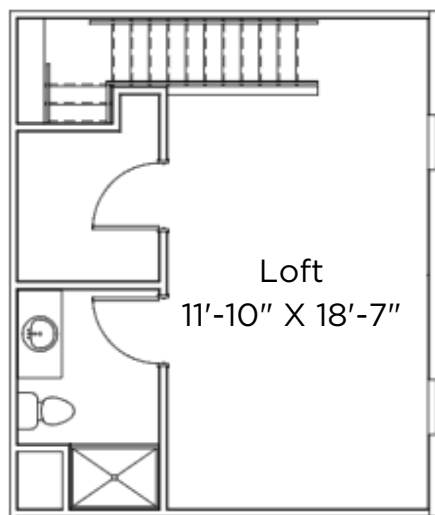

Model: ASH
Sq Ft: 1062
Bed: 1 +LOFT
Bath: 2

FIRST FLOOR

Bedroom
10'-5" X 11'-9"

Living Room
11'-2" X 18'-6"

SECOND FLOOR

Loft
11'-10" X 18'-7"

Floor plan and dimensions may vary

Model: ASH
Sq Ft: 1073
Bed: 1 + LOFT
Bath: 2

FIRST FLOOR

SECOND FLOOR

Floor plan and dimensions may vary

Model: ASH
Sq Ft: 1122
Bed: 1 + LOFT
Bath: 2

FIRST FLOOR

SECOND FLOOR

Floor plan and dimensions may vary