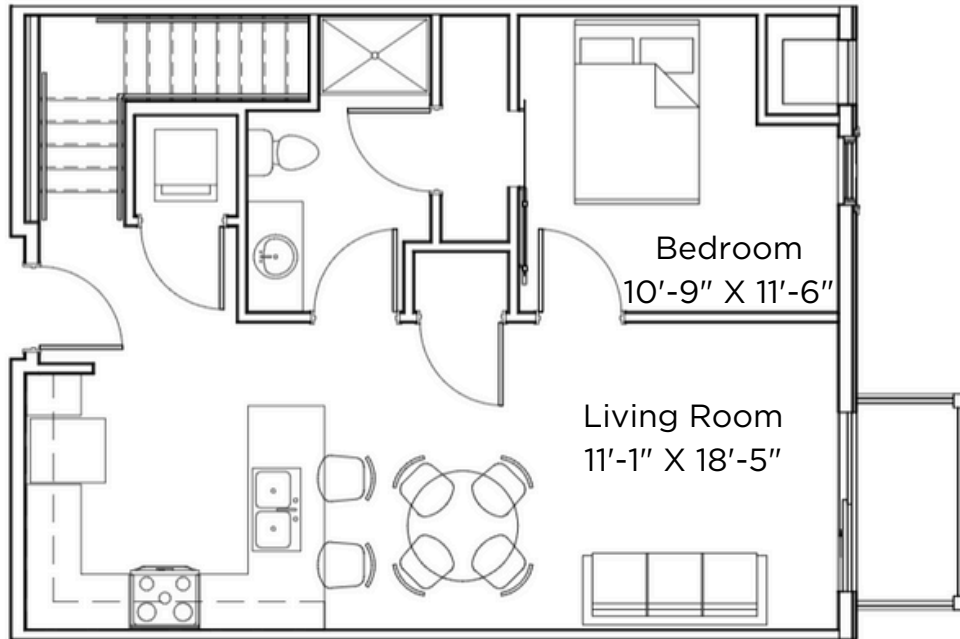

Model: ASH
Sq Ft: 1062
Bed: 1 +LOFT
Bath: 2

FIRST FLOOR

Bedroom
10'-5" X 11'-9"

Living Room
11'-2" X 18'-6"

SECOND FLOOR

Loft
11'-10" X 18'-7"

Floor plan and dimensions may vary

Model: ASH
Sq Ft: 1073
Bed: 1 + LOFT
Bath: 2

FIRST FLOOR

SECOND FLOOR

Floor plan and dimensions may vary

Model: ASH
Sq Ft: 1122
Bed: 1 + LOFT
Bath: 2

FIRST FLOOR

SECOND FLOOR

Floor plan and dimensions may vary