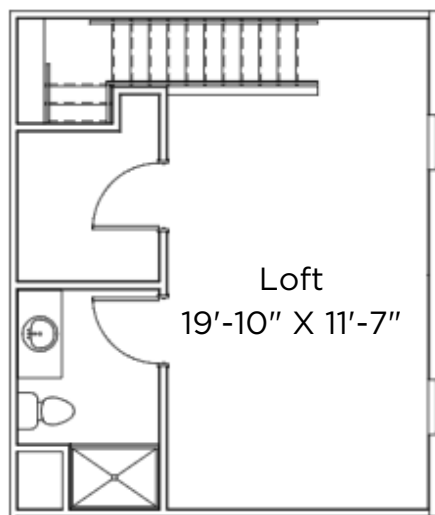

Model: ASH
Sq Ft: 1062
Bed: 1 +LOFT
Bath: 2

FIRST FLOOR

Bedroom
10'-5" X 11'-9"

Living Room
11'-2" X 18'-6"

SECOND FLOOR

Loft
11'-10" X 18'-7"

Floor plan and dimensions may vary

Model: ASH
Sq Ft: 1073
Bed: 1 + LOFT
Bath: 2

FIRST FLOOR

SECOND FLOOR

Floor plan and dimensions may vary

Model: ASH
Sq Ft: 1122
Bed: 1 + LOFT
Bath: 2

FIRST FLOOR

SECOND FLOOR

Floor plan and dimensions may vary