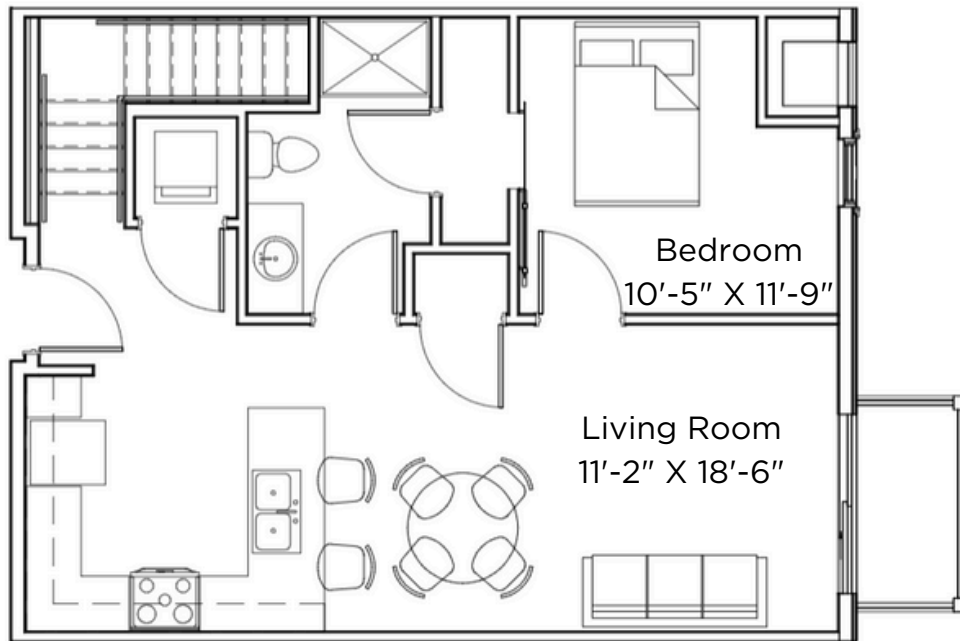

Model: ASH
Sq Ft: 1062
Bed: 1 +LOFT
Bath: 2

FIRST FLOOR

Bedroom
10'-5" X 11'-9"

Living Room
11'-2" X 18'-6"

SECOND FLOOR

Loft
11'-10" X 18'-7"

Floor plan and dimensions may vary

Model: ASH
Sq Ft: 1073
Bed: 1 + LOFT
Bath: 2

FIRST FLOOR

SECOND FLOOR

Floor plan and dimensions may vary

Model: ASH
Sq Ft: 1122
Bed: 1 + LOFT
Bath: 2

FIRST FLOOR

SECOND FLOOR

Floor plan and dimensions may vary