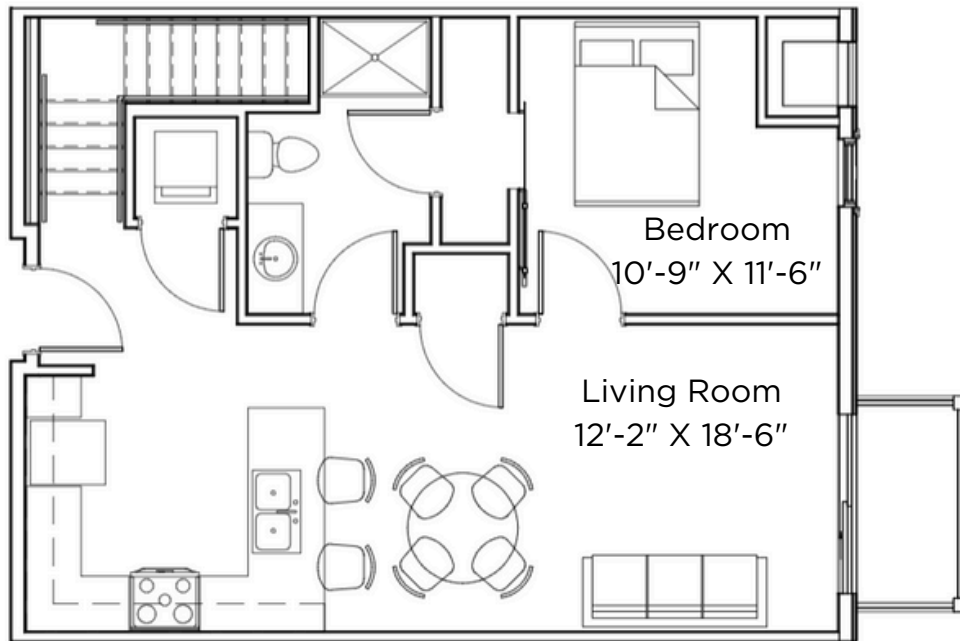

Model: ASH
Sq Ft: 1062
Bed: 1 +LOFT
Bath: 2

FIRST FLOOR

Bedroom
10'-5" X 11'-9"

Living Room
11'-2" X 18'-6"

SECOND FLOOR

Loft
11'-10" X 18'-7"

Floor plan and dimensions may vary

Model: ASH
Sq Ft: 1073
Bed: 1 + LOFT
Bath: 2

FIRST FLOOR

SECOND FLOOR

Floor plan and dimensions may vary

Model: ASH
Sq Ft: 1122
Bed: 1 + LOFT
Bath: 2

FIRST FLOOR

SECOND FLOOR

Floor plan and dimensions may vary