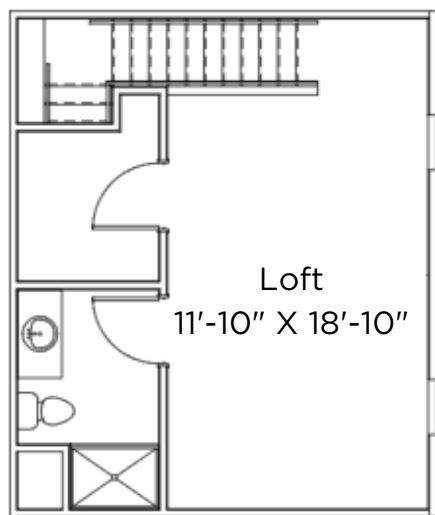

Model: ASH
Sq Ft: 1062
Bed: 1 +LOFT
Bath: 2

FIRST FLOOR

Bedroom
10'-5" X 11'-9"

Living Room
11'-2" X 18'-6"

SECOND FLOOR

Loft
11'-10" X 18'-7"

Floor plan and dimensions may vary

Model: ASH
Sq Ft: 1073
Bed: 1 + LOFT
Bath: 2

FIRST FLOOR

SECOND FLOOR

Floor plan and dimensions may vary

Model: ASH
Sq Ft: 1122
Bed: 1 + LOFT
Bath: 2

FIRST FLOOR

SECOND FLOOR

Floor plan and dimensions may vary