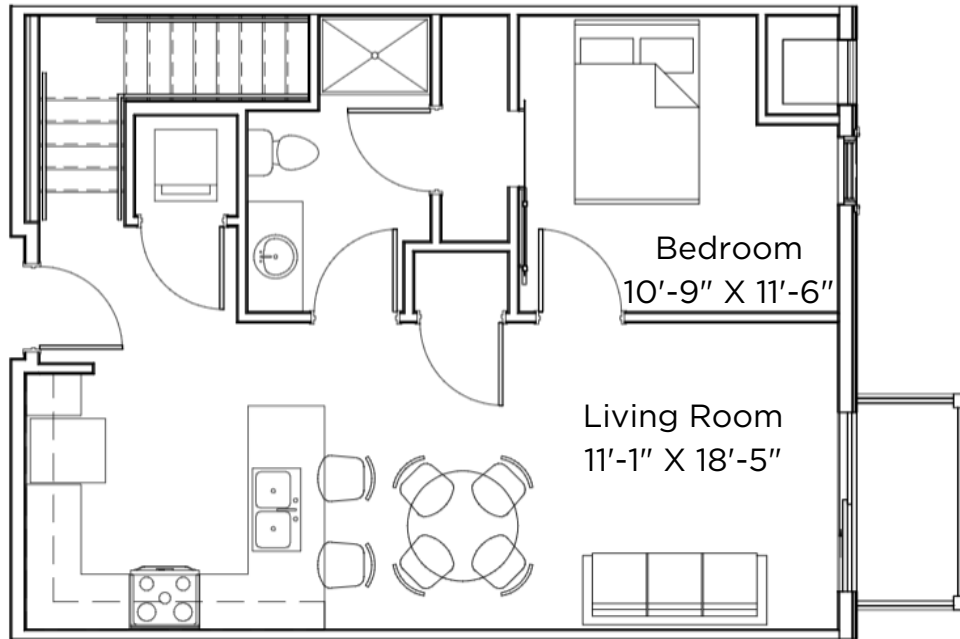

Model: ASH
Sq Ft: 1062
Bed: 1 +LOFT
Bath: 2

FIRST FLOOR

SECOND FLOOR

Floor plan and dimensions may vary

Model: ASH
Sq Ft: 1073
Bed: 1 + LOFT
Bath: 2

FIRST FLOOR

SECOND FLOOR

Floor plan and dimensions may vary

Model: ASH
Sq Ft: 1122
Bed: 1 + LOFT
Bath: 2

FIRST FLOOR

SECOND FLOOR

Floor plan and dimensions may vary