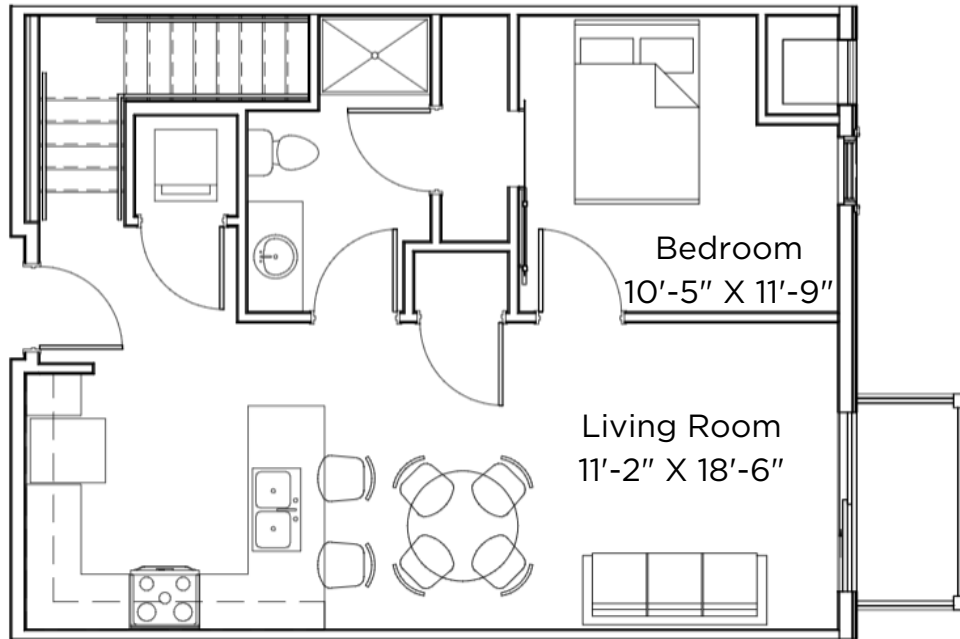

Model: ASH
Sq Ft: 1062
Bed: 1 +LOFT
Bath: 2

FIRST FLOOR

SECOND FLOOR

Floor plan and dimensions may vary

Model: ASH
Sq Ft: 1073
Bed: 1 + LOFT
Bath: 2

FIRST FLOOR

SECOND FLOOR

Floor plan and dimensions may vary

Model: ASH
Sq Ft: 1122
Bed: 1 + LOFT
Bath: 2

FIRST FLOOR

SECOND FLOOR

Floor plan and dimensions may vary