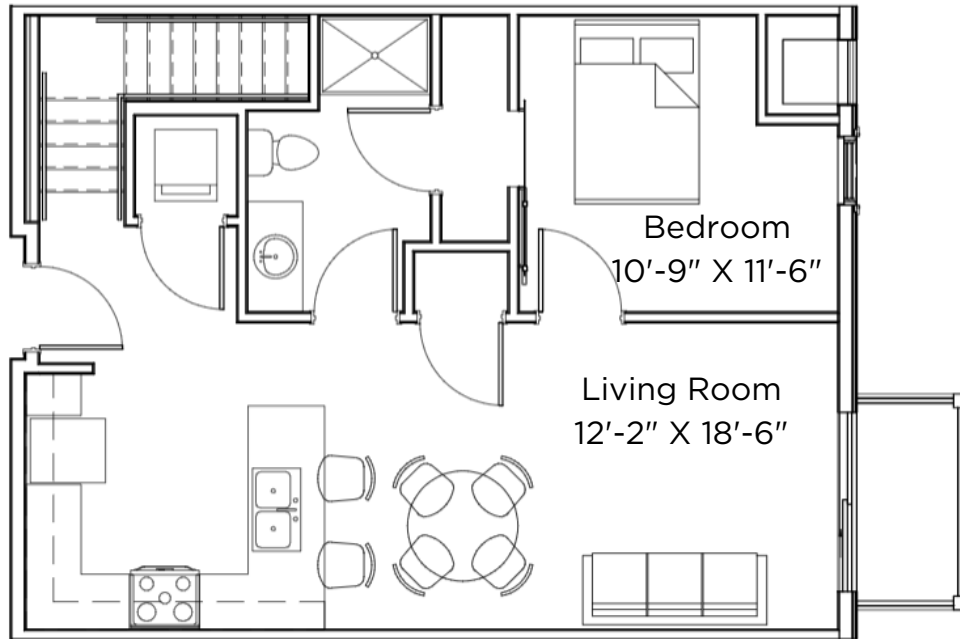

Model: ASH
Sq Ft: 1062
Bed: 1 +LOFT
Bath: 2

FIRST FLOOR

SECOND FLOOR

Floor plan and dimensions may vary

Model: ASH
Sq Ft: 1073
Bed: 1 + LOFT
Bath: 2

FIRST FLOOR

SECOND FLOOR

Floor plan and dimensions may vary

Model: ASH
Sq Ft: 1122
Bed: 1 + LOFT
Bath: 2

FIRST FLOOR

SECOND FLOOR

Floor plan and dimensions may vary